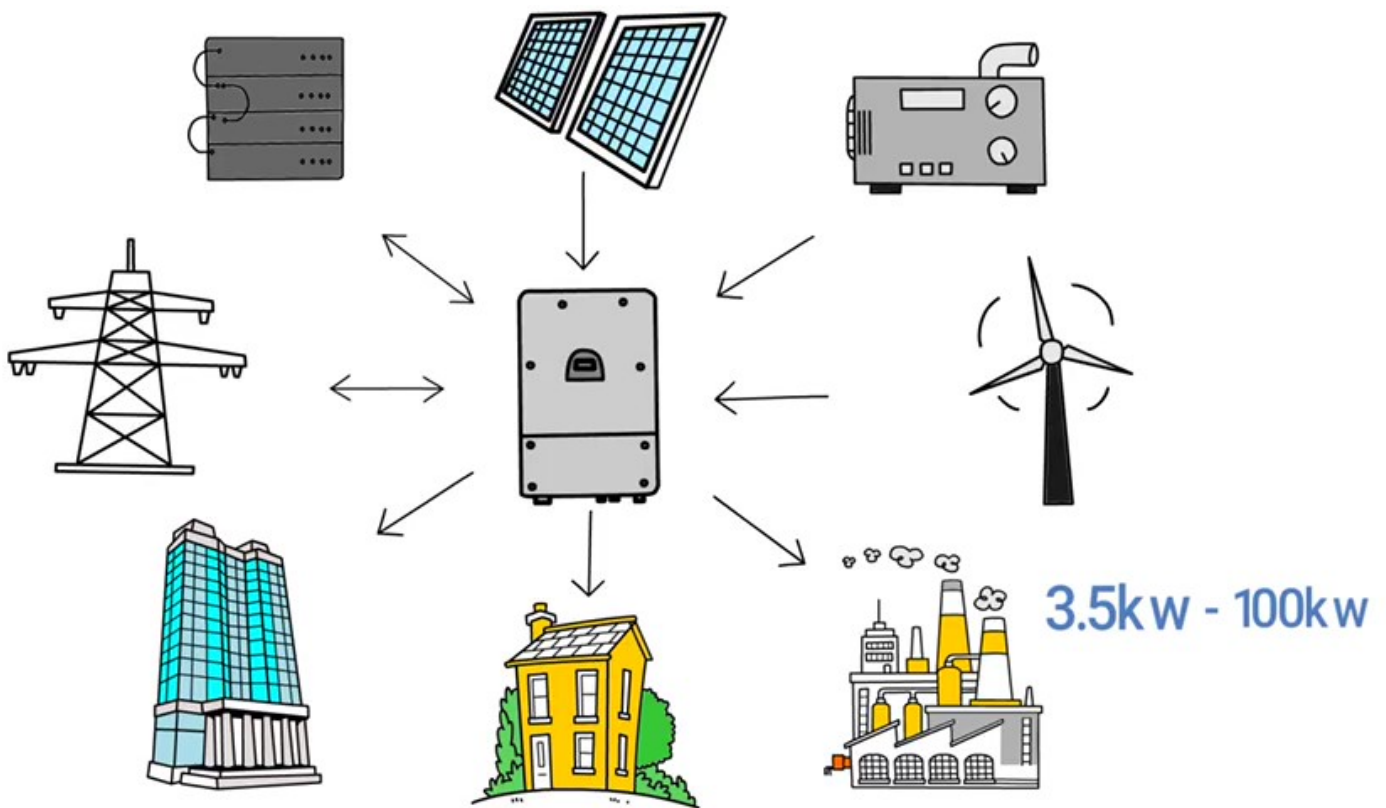

SUPER HYBRID INVERTER

The Power Maker On Grid/ Off Grid

Australia's Best Value Hybrid and
Lithium Phosphate Battery Combo